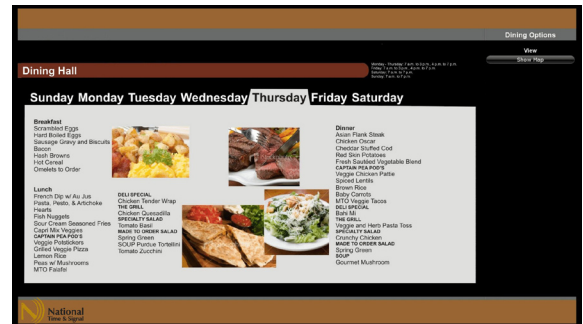

Display weather information for your locale kept up to date through On-Point™ Central.

Add any other custom content created similar to any other internet web page and keep it synchronized through On-Point™ Central.

Ordering Information

Part Number	Description	Input Voltage	Power Active Mode	Power Standby Mode
IGD-1022	22" Interactive Graphic Display with Touch Screen	120/240 VAC @ 50/60 Hz	39 Watts	39 Watts
IGD-1032	32" Interactive Graphic Display with Touch Screen	120/240 VAC @ 50/60 Hz	81 Watts	39 Watts
IGD-1042	42" Interactive Graphic Display with Touch Screen	120/240 VAC @ 50/60 Hz	88 Watts	39 Watts
IGD-1055	55" Interactive Graphic Display with Touch Screen	120/240 VAC @ 50/60 Hz	125 Watts	125 Watts