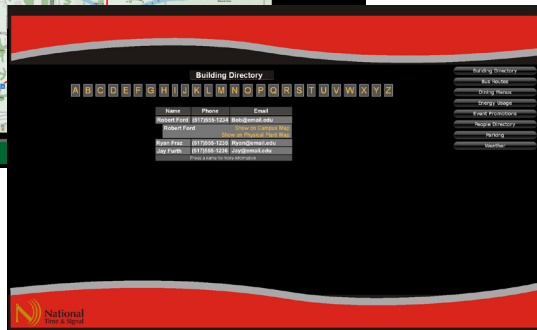

Building directories provide visitors with occupant room/office locations, business hours, phone numbers and e-mail addresses.

Create interactive daily menu interfaces kept up to date through On-Point™ Central management software. Promote other information pages to increase awareness of other campus initiatives such as power saving or recycling totals.